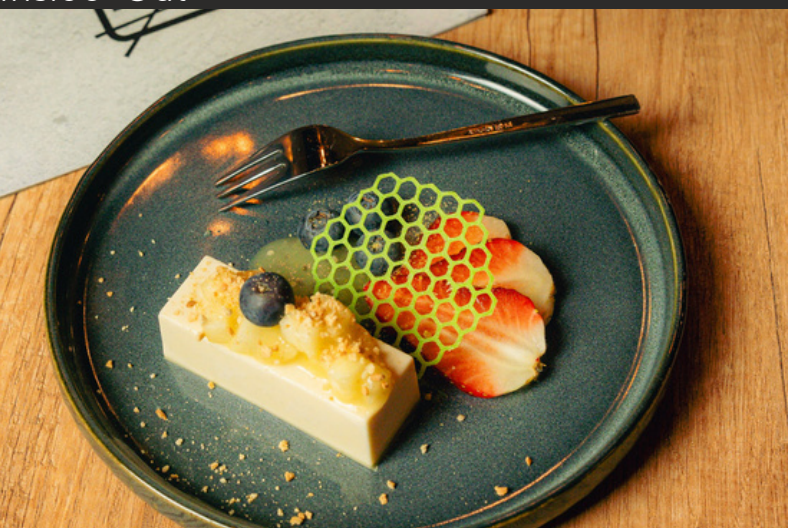

9.Boo Bun Burger

10.Fresh Oyster

Sashimi Mix

17. Wakame Salad

18. Miso Tofu

20. Miso ramen soup

22. Yaki Udon

23. Cube Royal

24. Cube Cari

25. Super Nigiri Special

Nigiri Freestyle

Sushi Maki

Inside -Out

CUBE Poke Bowl - 75. GRILLED SAKE DON

80. Hue Stick

81.Mango - Chee

Sushi Combo - 73. Party Time Set

Business Lunch